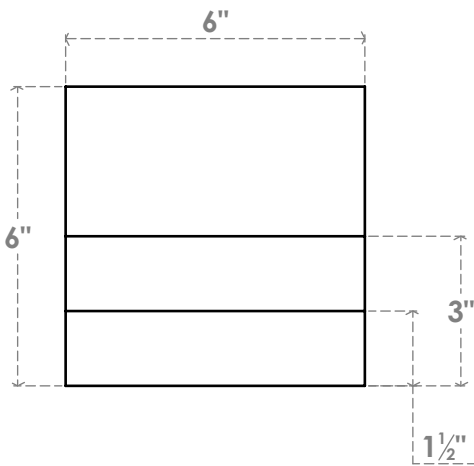

# RFTP06X06X30GRN

6"W X 6"H X 30"L GREENSBORO ARCHITECTURAL GRADE PVC RAFTER TAIL

SIDE PROFILE

FRONT PROFILE

ISOMETRIC

EKENA MILLWORK  
 2300 WEST MAIN ST.  
 CLARKSVILLE, TX 75426  
 TOLL FREE: 866-607-0453  
 WWW.EKENAMILLWORK.COM