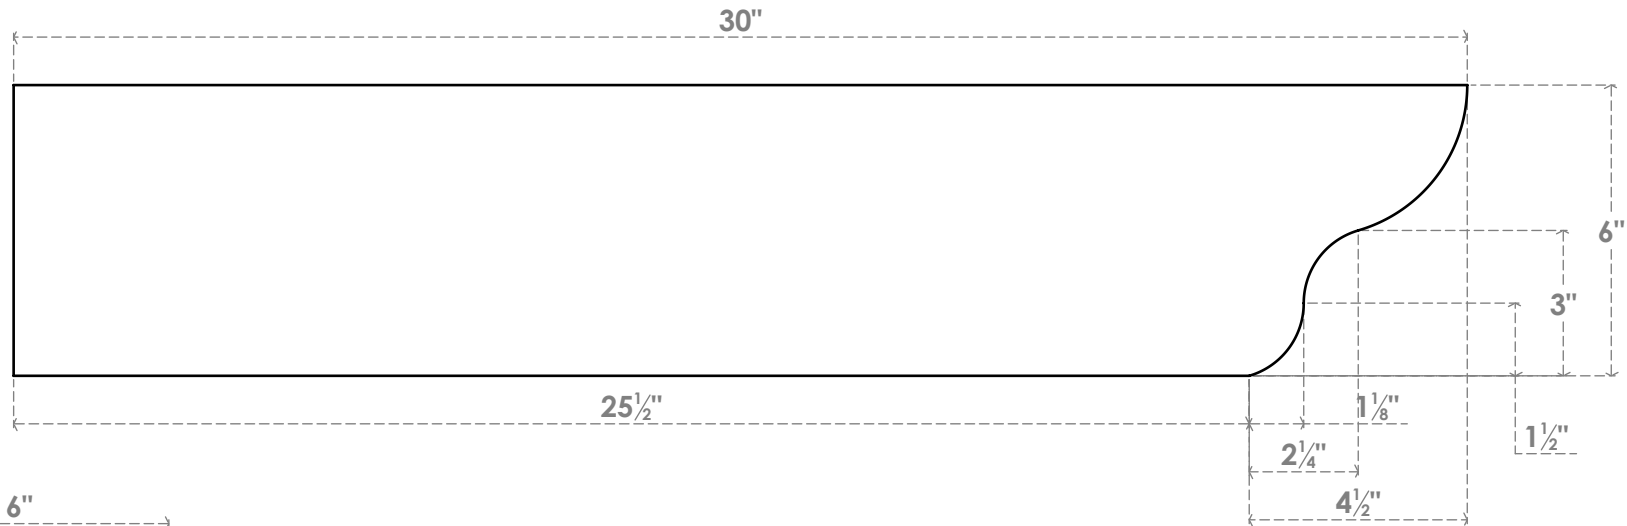

# RFTP06X06X30GRN

6"W X 6"H X 30"L GREENSBORO ARCHITECTURAL GRADE PVC RAFTER TAIL

SIDE PROFILE

FRONT PROFILE

ISOMETRIC

EKENA MILLWORK  
 2300 WEST MAIN ST.  
 CLARKSVILLE, TX 75426  
 TOLL FREE: 866-607-0453  
 WWW.EKENAMILLWORK.COM